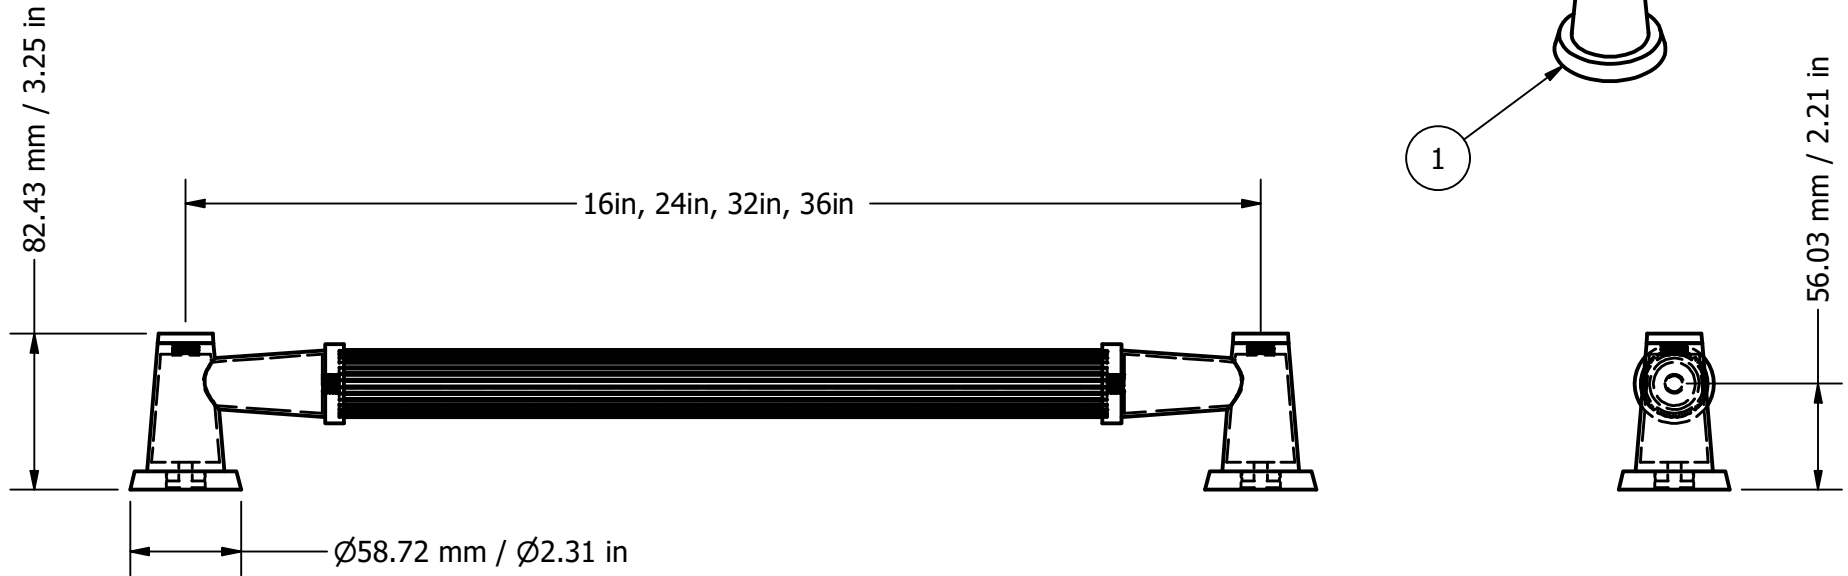

PARTS LIST			
ITEM	QTY	PART NUMBER	DESCRIPTION
1	2	BPGRMD	Esc for MD Grab Bar
2	2	PSGRMD	Post for MD Grab Bar
3	2	TKGRMD	Top Cap for MD Grab Bar
4	1	TUGBR	TUBE

UNLESS OTHERWISE SPECIFIED	
.X	± .3mm
.XX	± .15mm
.XXX	± .008mm

UNIT IS IN MM.

DRAWN	7-31-19	IM	MATERIAL:	BRASS		FINISH	TBD
CHECKED	7-31-19	P.D.	DESCRIPTION:			QTY	TBD
APPROVED	7-31-19	R.A.	Modern Style Reeded Grab Bar			DRAWING NO.	
 THIRD ANGLE PROJECTION						MD-GRR	
			SCALE		1.5:1	SHEET: 1 OF 1	