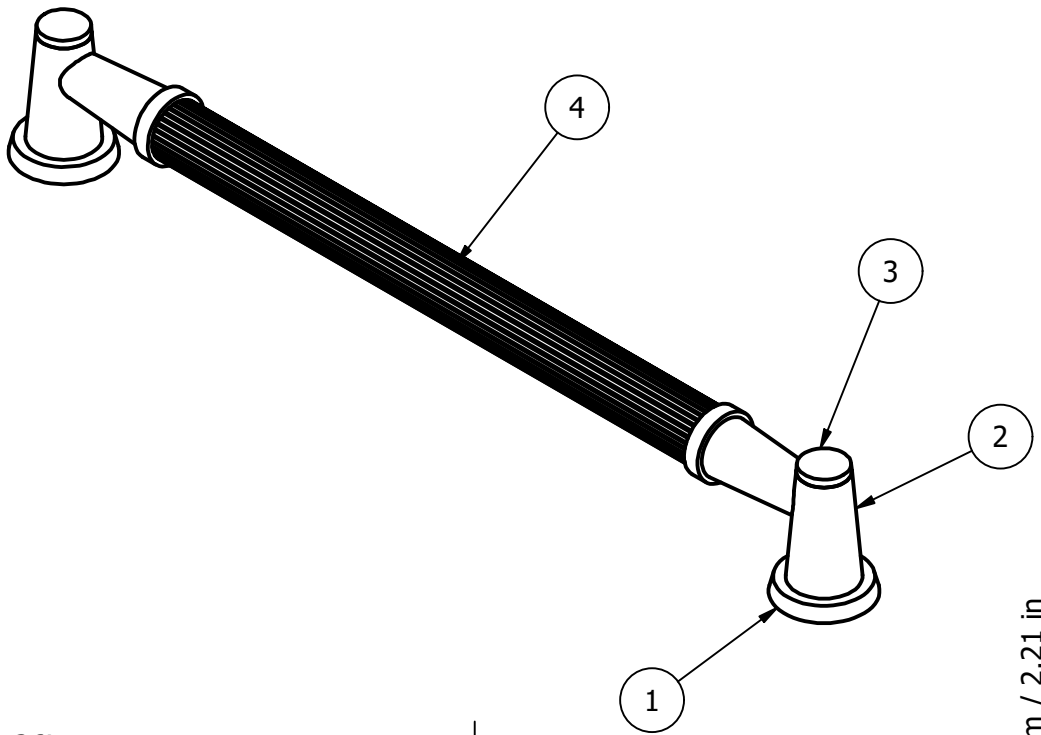

PARTS LIST			
ITEM	QTY	PART NUMBER	DESCRIPTION
1	2	BPGRMD	Esc for MD Grab Bar
2	2	PSGRMD	Post for MD Grab Bar
3	2	TKGRMD	Top Cap for MD Grab Bar
4	1	TUGBR	TUBE

UNLESS OTHERWISE SPECIFIED	
.X	± .3mm
.XX	± .15mm
.XXX	± .008mm

UNIT IS IN MM.

DRAWN	7-31-19	IM	MATERIAL:	BRASS		FINISH	TBD
CHECKED	7-31-19	P.D.	DESCRIPTION:			QTY	TBD
APPROVED	7-31-19	R.A.	Modern Style Reeded Grab Bar			DRAWING NO.	
 THIRD ANGLE PROJECTION						MD-GRR	
			SCALE		1.5:1	SHEET: 1 OF 1	